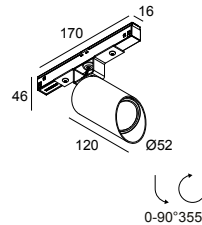

[View on website](#)

General info

LOCATION	indoor
INSTALLATION	Low voltage systems Low voltage system mounted
INGRESS PROTECTION	IP20
WEIGHT (KG)	0.4
ADJUSTABILITY	0° to 90° swiveling, 355° rotatable
INFORMATION	WALLWASH LENS EXCL.LED POWER SUPPLY 48V-DC

Electrical info

ELECTRICAL	48V-DC
CLASS	III
DIM TYPE	MDL = 1-10V or DALI or push button
ENERGY CLASS	E
CERTIFICATES	ENEC, LCA

Lightsource info

LIGHTSOURCE NAME	LED
LIGHTSOURCE	LED array 8,6W / CRI>90 (R9: 60) / 2700K / 1041lm
TM-30 VALUES	rf: 89 / Rg: 100
SDCM	SDCM1
RISKGROUP	RG1
LM80	L90B10 > 50000
LED TECHNICS (LIGHT SOURCE)	1041lm // 8,6W // 121lm/W
LED TECHNICS (LUMINAIRE)	491lm // 10W // 50lm/W

Remarks

Take a look at our **MAGNETIC PROFILES** movie

Requirements

LED POWER SUPPLY 48V-DC