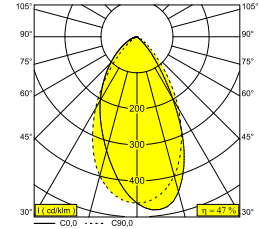

[View on website](#)

General info

LOCATION	indoor
INSTALLATION	Low voltage systems Low voltage system mounted
INGRESS PROTECTION	IP20
WEIGHT (KG)	0.4
ADJUSTABILITY	0° to 90° swiveling, 355° rotatable
INFORMATION	WALLWASH LENS EXCL.LED POWER SUPPLY 48V-DC

Electrical info

ELECTRICAL	48V-DC
CLASS	III
DIM TYPE	MDL = 1-10V or DALI or push button
ENERGY CLASS	E
CERTIFICATES	ENEC, LCA

Lightsource info

LIGHTSOURCE NAME	LED
LIGHTSOURCE	LED array 8,6W / CRI>90 (R9: 60) / 2700K / 1041lm
TM-30 VALUES	rf: 89 / Rg: 100
SDCM	SDCM1
RISKGROUP	RG1
LM80	L90B10 > 50000
LED TECHNICS (LIGHT SOURCE)	1041lm // 8,6W // 121lm/W
LED TECHNICS (LUMINAIRE)	491lm // 10W // 50lm/W

Remarks

Take a look at our **MAGNETIC PROFILES** movie

Requirements

LED POWER SUPPLY 48V-DC