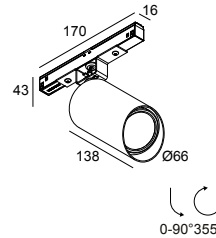

M20/M26H - SPY 66 WALLWASH 927 MDL B

24635 9200 B

AVAILABLE IN
BLACK 24635 9200 B
WHITE 24635 9200 W

 [View on website](#)

General info

LOCATION	indoor
INSTALLATION	Low voltage systems Low voltage system mounted
INGRESS PROTECTION	IP20
WEIGHT (KG)	0,6
ADJUSTABILITY	0° to 90° swiveling, 355° rotatable
INFORMATION	WALLWASH LENS EXCL.LED POWER SUPPLY 48V-DC

Electrical info

ELECTRICAL	48V-DC
CLASS	III
DIM TYPE	MDL = 1-10V or DALI or push button
ENERGY CLASS	F
CERTIFICATES	ENEC, LCA

Lightsource info

LIGHTSOURCE NAME	LED
LIGHTSOURCE	LED array 17,2W / CRI>90 (R9: 60) / 2700K / 2009lm
TM-30 VALUES	rf: 89 / Rg: 100
SDCM	SDCM1
RISKGROUP	RG1
LM80	L90B10 > 50000
LED TECHNICS (LIGHT SOURCE)	2009lm // 17,2W // 117lm/W
LED TECHNICS (LUMINAIRE)	1099lm // 20W // 56lm/W