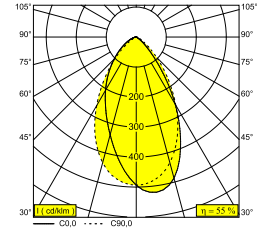

[View on website](#)

General info

LOCATION	indoor
INSTALLATION	Low voltage systems Low voltage system mounted
INGRESS PROTECTION	IP20
WEIGHT (KG)	0,6
ADJUSTABILITY	0° to 90° swiveling, 355° rotatable
INFORMATION	WALLWASH LENS EXCL.LED POWER SUPPLY 48V-DC

Electrical info

ELECTRICAL	48V-DC
CLASS	III
DIM TYPE	MDL = 1-10V or DALI or push button
ENERGY CLASS	F
CERTIFICATES	ENEC, LCA

Lightsource info

LIGHTSOURCE NAME	LED
LIGHTSOURCE	LED array 17,2W / CRI>90 (R9: 60) / 2700K / 2009lm
TM-30 VALUES	rf: 89 / Rg: 100
SDCM	SDCM1
RISKGROUP	RG1
LM80	L90B10 > 50000
LED TECHNICS (LIGHT SOURCE)	2009lm // 17,2W // 117lm/W
LED TECHNICS (LUMINAIRE)	1099lm // 20W // 56lm/W

Remarks

Take a look at our **MAGNETIC PROFILES** movie

Requirements

LED POWER SUPPLY 48V-DC

Options

DIMMABLE MODULATOR

Delta Light NV may revise the information and technical data at any time without notice. Version: 02/03/2025