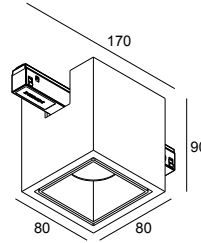

[View on website](#)

General info

LOCATION	indoor
INSTALLATION	Low voltage systems Low voltage system mounted
INGRESS PROTECTION	IP20
WEIGHT (KG)	0.4
ADJUSTABILITY	non adjustable
INFORMATION	REFLECTOR FL-33° EXCL.LED POWER SUPPLY 48V-DC

Electrical info

ELECTRICAL	48V-DC
CLASS	III
DIM TYPE	MDL = 1-10V or DALI or push button
ENERGY CLASS	E
CERTIFICATES	ENEC

Lightsource info

LIGHTSOURCE NAME	LED
LIGHTSOURCE	LED array 8,6W / CRI>90 (R9: 60) / 2700K / 104lm
TM-30 VALUES	rf: 89 / Rg: 100
SDCM	SDCM1
RISKGROUP	RG1
LM80	L90B10 > 50000
LED TECHNICS (LIGHT SOURCE)	104lm // 8,6W // 12lm/W
LED TECHNICS (LUMINAIRE)	697lm // 10W // 70lm/W

Remarks

Take a look at our **MAGNETIC PROFILES** movie

Requirements

LED POWER SUPPLY 48V-DC

Options

DIMMABLE MODULATOR

Delta Light NV may revise the information and technical data at any time without notice. Version: 01/03/2025