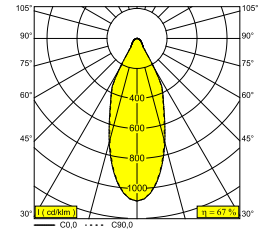

M26L - BOXY L 92733 MDL B-B

10734 9220 B-B

AVAILABLE IN

BLACK-BLACK 10734 9220 B-B

BLACK-FLEMISH BRONZE 10734 9220 B-FBR

BLACK-FLEMISH GOLD 10734 9220 B-FG

WHITE-WHITE 10734 9220 W-W

 [View on website](#)