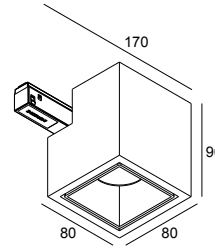

[View on website](#)

General info

LOCATION	indoor
INSTALLATION	Low voltage systems Low voltage system mounted
INGRESS PROTECTION	IP20
WEIGHT (KG)	0.4
ADJUSTABILITY	non adjustable
INFORMATION	REFLECTOR FL-33° EXCL.LED POWER SUPPLY 48V-DC

Electrical info

ELECTRICAL	48V-DC
CLASS	III
DIM TYPE	MDL = 1-10V or DALI or push button
ENERGY CLASS	E
CERTIFICATES	ENEC

Lightsource info

LIGHTSOURCE NAME	LED
LIGHTSOURCE	LED array 8,6W / CRI>90 (R9: 60) / 2700K / 1041lm
TM-30 VALUES	rf: 89 / Rg: 100
SDCM	SDCM1
RISKGROUP	RG1
LM80	L90B10 > 50000
LED TECHNICS (LIGHT SOURCE)	1041lm // 8,6W // 121lm/W
LED TECHNICS (LUMINAIRE)	697lm // 10W // 70lm/W

Remarks

Take a look at our **MAGNETIC PROFILES** movie

Requirements

LED POWER SUPPLY 48V-DC

Options

DIMMABLE MODULATOR

Delta Light NV may revise the information and technical data at any time without notice. Version: 01/03/2025