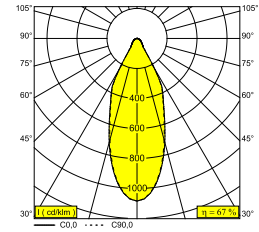

## M26L - BOXY L A 92733 MDL B-B

10739 9220 B-B

AVAILABLE IN

**BLACK-BLACK** 10739 9220 B-B

**BLACK-FLEMISH BRONZE** 10739 9220 B-FBR

**BLACK-FLEMISH GOLD** 10739 9220 B-FG

**WHITE-WHITE** 10739 9220 W-W

[View on website](#)