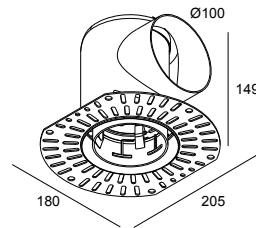

MOUNTING KIT SIDE AIR 101

29810 0010

 [View on website](#)

General info

LOCATION	indoor
CUTOUT SHAPE/SIZE (MM)	round - 168
RECESSED DEPTH (MM)	160
THICKNESS OF MOUNTING SURFACE (MM)	max.12,5
WEIGHT (KG)	0.29
INFORMATION	Supply flow rate: max. 25m ³ /h Extraction flow rate: max. 50m ³ /h For flexible tubes Ø100mm

For detailed installation instructions, please consult the manual: [29810_0010_HAND.pdf](#)

WHERE USED

202 144 811 922	DEEP RINGO TRIMLESS LED 92733
202 144 811 932	DEEP RINGO TRIMLESS LED 93033
202 146 811 922	DEEP RINGO TRIMLESS LED IP 92733
202 146 811 932	DEEP RINGO TRIMLESS LED IP 93033
19436 9030	DEEP RINGO TRIMLESS SOFT 93045
19441 9220	DEEP RINGO TRIMLESS HE 92720
19441 9230	DEEP RINGO TRIMLESS HE 92740
19441 9320	DEEP RINGO TRIMLESS HE 93020
19441 9330	DEEP RINGO TRIMLESS HE 93040
19441 9420	DEEP RINGO TRIMLESS HE 94020
19441 9430	DEEP RINGO TRIMLESS HE 94040