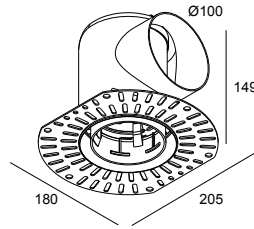

## MOUNTING KIT SIDE AIR 102

29810 0020

 [View on website](#)

### General info

<b>LOCATION</b>	indoor
<b>CUTOUT SHAPE/SIZE (MM)</b>	round - 168
<b>RECESSED DEPTH (MM)</b>	160
<b>THICKNESS OF MOUNTING SURFACE (MM)</b>	max.12,5
<b>WEIGHT (KG)</b>	0.29
<b>INFORMATION</b>	Supply flow rate: max. 25m <sup>3</sup> /h Extraction flow rate: max. 50m <sup>3</sup> /h For flexible tubes Ø100mm