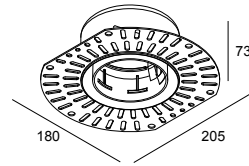

MOUNTING KIT NO AIR 101

29810 0050

 [View on website](#)

General info

LOCATION	indoor
CUTOUT SHAPE/SIZE (MM)	round - 168
RECESSED DEPTH (MM)	95
WEIGHT (KG)	0.17

For detailed installation instructions, please consult the manual: [29810_0050_HAND.pdf](#)

WHERE USED

202 144 811 922	DEEP RINGO TRIMLESS LED 92733
202 144 811 932	DEEP RINGO TRIMLESS LED 93033
202 146 811 922	DEEP RINGO TRIMLESS LED IP 92733
202 146 811 932	DEEP RINGO TRIMLESS LED IP 93033
19436 9030	DEEP RINGO TRIMLESS SOFT 93045
19441 9220	DEEP RINGO TRIMLESS HE 92720
19441 9230	DEEP RINGO TRIMLESS HE 92740
19441 9320	DEEP RINGO TRIMLESS HE 93020
19441 9330	DEEP RINGO TRIMLESS HE 93040
19441 9420	DEEP RINGO TRIMLESS HE 94020
19441 9430	DEEP RINGO TRIMLESS HE 94040