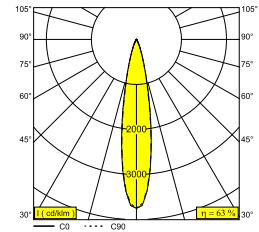

SPM20 - SPY 522 AIR 92720 B

29815 9220 B

AVAILABLE IN

BLACK 29815 9220 B

FLEMISH BRONZE 29815 9220 FBR

FLEMISH GOLD 29815 9220 FG

GOLD COLOURED 29815 9220 GC

WHITE 29815 9220 W

[View on website](#)

General info

LOCATION	indoor
INSTALLATION	Ceiling Recessed
CUTOUT SHAPE/SIZE (MM)	rectangle - KIT
INGRESS PROTECTION	IP20
WEIGHT (KG)	0.7
ADJUSTABILITY	0° to 90° swiveling, 355° rotatable
INFORMATION	REFLECTOR FL-20° EXCL.LED POWER SUPPLY 350-700mA-DC Optional REFLECTORS 30° & 45° available

Electrical info

CLASS	III
DIM TYPE	depending on power supply
ENERGY CLASS	F

Lightsource info

LIGHTSOURCE NAME	LED
LIGHTSOURCE	2 x (LED array 5,8-12,4W / CRI>90 (R9: 60) / 2700K / 753-1403lm)
TM-30 VALUES	rf: 89 / Rg: 100
SDCM	SDCM1
RISKGROUP	RG1
LM80	L90B10 > 50000
LED TECHNICS (LIGHT SOURCE)	2806lm // 24,8W // 113lm/W
LED TECHNICS (LUMINAIRE)	1758lm // 29W // 62lm/W

Requirements

SPM20 - AIR KIT 1
SPY 52 TUBE
LED POWER SUPPLY 350 / 500 / 700mA-DC DIM