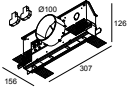

SPM20 - SPY 522 AIR 92720 B

29815 9220 B

FINISH YOUR SPECIFICATION

AIR kit for M20

29810 1010 SPM20 - AIR KIT 1