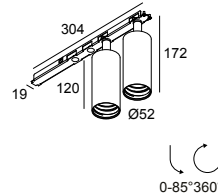

SPM20 - SPY 522 AIR 92720 B

29815 9220 B

AVAILABLE IN

BLACK 29815 9220 B

FLEMISH BRONZE 29815 9220 FBR

FLEMISH GOLD 29815 9220 FG

GOLD COLOURED 29815 9220 GC

WHITE 29815 9220 W

[View on website](#)

General info

LOCATION	indoor
INSTALLATION	Ceiling Recessed
CUTOUT SHAPE/SIZE (MM)	rectangle - KIT
INGRESS PROTECTION	IP20
WEIGHT (KG)	0.7
ADJUSTABILITY	0° to 90° swiveling, 355° rotatable
INFORMATION	REFLECTOR FL-20° EXCL.LED POWER SUPPLY 350-700mA-DC Optional REFLECTORS 30° & 45° available

Electrical info

CLASS	III
DIM TYPE	depending on power supply
ENERGY CLASS	F

Lightsource info

LIGHTSOURCE NAME	LED
LIGHTSOURCE	2 x (LED array 5,8-12,4W / CRI>90 (R9: 60) / 2700K / 753-1403lm)
TM-30 VALUES	rf: 89 / Rg: 100
SDCM	SDCM1
RISKGROUP	RG1
LM80	L90B10 > 50000
LED TECHNICS (LIGHT SOURCE)	2806lm // 24,8W // 113lm/W
LED TECHNICS (LUMINAIRE)	1758lm // 29W // 62lm/W

Requirements

SPM20 - AIR KIT 1
SPY 52 TUBE
LED POWER SUPPLY 350 / 500 / 700mA-DC DIM