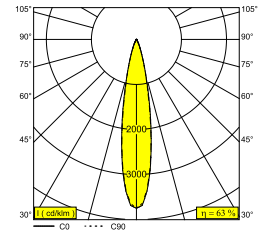

[View on website](#)

General info	
LOCATION	indoor
INSTALLATION	Low voltage systems Low voltage system mounted
INGRESS PROTECTION	IP20
WEIGHT (KG)	0.4
ADJUSTABILITY	0° to 90° swiveling, 360° rotatable
INFORMATION	REFLECTOR FL-20° EXCL.LED POWER SUPPLY 48V-DC Optional REFLECTORS 30° & 45° available

Electrical info	
ELECTRICAL	48V-DC
CLASS	III
DIM TYPE	MDL = 1-10V or DALI or push button
ENERGY CLASS	F

Lightsource info	
LIGHTSOURCE NAME	LED
LIGHTSOURCE	LED array 10,2W / CRI>90 (R9: 50) / 3000K-1800K / 1038lm
SDCM	SDCM2
RISKGROUP	RG1
LM80	L90B10 > 50000
LED TECHNICS (LIGHT SOURCE)	1038lm // 10,2W // 109lm/W
LED TECHNICS (LUMINAIRE)	650lm // 12W // 55lm/W

Remarks
Take a look at our [MAGNETIC PROFILES](#) movie

Requirements
SPY 52 TUBE
LED POWER SUPPLY 48V-DC

Options
DIMMABLE MODULATOR