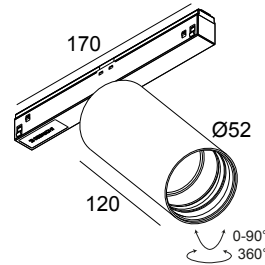

M26L - SPY 52 SOFT 93020 MDL B

23297 9020 B

AVAILABLE IN
BLACK 23297 9020 B
FLEMISH BRONZE 23297 9020 FBR
FLEMISH GOLD 23297 9020 FG
GOLD COLOURED 23297 9020 GC
WHITE 23297 9020 W

[View on website](#)

General info	
LOCATION	indoor
INSTALLATION	Low voltage systems Low voltage system mounted
INGRESS PROTECTION	IP20
WEIGHT (KG)	0.4
ADJUSTABILITY	0° to 90° swiveling, 360° rotatable
INFORMATION	REFLECTOR FL-20° EXCL.LED POWER SUPPLY 48V-DC Optional REFLECTORS 30° & 45° available