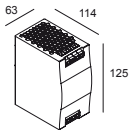

300 89 48 240 LED POWER SUPPLY 48V-DC / 240W DIN

20

☐