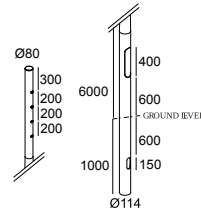

POLE 80 6M - 4 ANCHORED N

26071 0040 N

AVAILABLE IN
ANTHRACITE (DARK GREY) 26071 0040 N

 [View on website](#)

General info

LOCATION	outdoor
INSTALLATION	Floor Surface mounted
WEIGHT (KG)	20.3
INFORMATION	All electrical connections need to comply with IP53 regulations FOR ANCHORAGE 1000mm

Options

IP68 CONNECTOR 5P

For detailed installation instructions, please consult the manual: [26071_0040_HAND.pdf](#)

Notes: