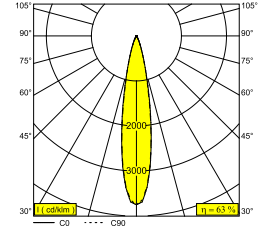

[View on website](#)

General info

LOCATION	indoor
INSTALLATION	Low voltage systems Low voltage system mounted
INGRESS PROTECTION	IP20
WEIGHT (KG)	0.4
ADJUSTABILITY	0° to 90° swiveling, 360° rotatable
INFORMATION	REFLECTOR FL-20° EXCL.LED POWER SUPPLY 48V-DC Optional REFLECTORS 30° & 45° available

Electrical info

ELECTRICAL	48V-DC
CLASS	III
DIM TYPE	MDL = 1-10V or DALI or push button
ENERGY CLASS	F
CERTIFICATES	CB, ENEC

Lightsource info

LIGHTSOURCE NAME	LED
LIGHTSOURCE	LED array 10,2W / CRI>90 (R9: 50) / 3000K-1800K / 1038lm
SDCM	SDCM2
RISKGROUP	RG1
LM80	L90B10 > 50000
LED TECHNICS (LIGHT SOURCE)	1038lm // 10,2W // 109lm/W
LED TECHNICS (LUMINAIRE)	650lm // 12W // 55lm/W

Requirements

SPY 52 TUBE
LED POWER SUPPLY 48V-DC

Options

DIMMABLE MODULATOR