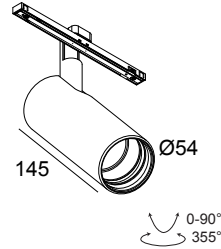

SOLI - 52 SOFT 93020 MDL B

27184 9020 B

AVAILABLE IN
BLACK 27184 9020 B
GOLD COLOURED 27184 9020 GC
WHITE 27184 9020 W

 [View on website](#)

General info

LOCATION	indoor
INSTALLATION	Low voltage systems Low voltage system mounted
INGRESS PROTECTION	IP20
WEIGHT (KG)	0.4
ADJUSTABILITY	0° to 90° swiveling, 360° rotatable
INFORMATION	REFLECTOR FL-20° EXCL.LED POWER SUPPLY 48V-DC Optional REFLECTORS 30° & 45° available