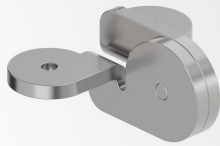

MIKALINE - JUNCTION 2 HINGE C

30610 0040 C

AVAILABLE IN
CHROMED 30610 0040 C

 [View on website](#)

General info

LOCATION	indoor
WEIGHT (KG)	0.1

For detailed installation instructions, please consult the manual: [30610_0040_HAND.pdf](#)

WHERE USED

30611 9200	MIKALINE L148 927
30611 9300	MIKALINE L148 930
30612 9200	MIKALINE L198 927
30612 9300	MIKALINE L198 930
30613 9200	MIKALINE L298 927
30613 9300	MIKALINE L298 930
30614 9220	MIKALINE-OH! L148 92734 MDL
30614 9320	MIKALINE-OH! L148 93034 MDL
30615 9220	MIKALINE-OH! L198 92734 MDL
30615 9320	MIKALINE-OH! L198 93034 MDL
30616 9220	MIKALINE-OH! L298 92734 MDL
30616 9320	MIKALINE-OH! L298 93034 MDL