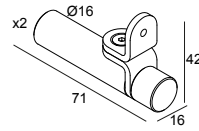

MIKALINE - FIXATION SPACER FLEX SET B

30610 0060 B

AVAILABLE IN
BLACK 30610 0060 B

 [View on website](#)

General info

LOCATION	indoor
WEIGHT (KG)	0.1
INFORMATION	SET OF 2 PCS

For detailed installation instructions, please consult the manual: [30610_0060_HAND.pdf](#)

WHERE USED

30611 9200	MIKALINE L148 927
30611 9300	MIKALINE L148 930
30612 9200	MIKALINE L198 927
30612 9300	MIKALINE L198 930
30613 9200	MIKALINE L298 927
30613 9300	MIKALINE L298 930
30614 9220	MIKALINE-OH! L148 92734 MDL
30614 9320	MIKALINE-OH! L148 93034 MDL
30615 9220	MIKALINE-OH! L198 92734 MDL
30615 9320	MIKALINE-OH! L198 93034 MDL
30616 9220	MIKALINE-OH! L298 92734 MDL
30616 9320	MIKALINE-OH! L298 93034 MDL