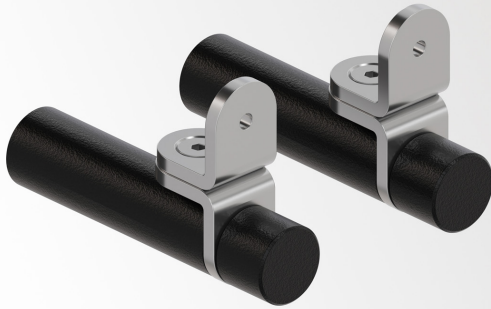

MIKALINE - FIXATION SPACER FLEX SET B

30610 0060 B

AVAILABLE IN
BLACK 30610 0060 B

 [View on website](#)

General info

LOCATION	indoor
WEIGHT (KG)	0.1
INFORMATION	SET OF 2 PCS

For detailed installation instructions, please consult the manual: [30610_0060_HAND.pdf](#)

WHERE USED

30611 9200	MIKALINE L148 927
30611 9300	MIKALINE L148 930
30612 9200	MIKALINE L198 927
30612 9300	MIKALINE L198 930
30613 9200	MIKALINE L298 927
30613 9300	MIKALINE L298 930
30614 9220	MIKALINE-OH! L148 92734 MDL
30614 9320	MIKALINE-OH! L148 93034 MDL
30615 9220	MIKALINE-OH! L198 92734 MDL
30615 9320	MIKALINE-OH! L198 93034 MDL
30616 9220	MIKALINE-OH! L298 92734 MDL
30616 9320	MIKALINE-OH! L298 93034 MDL