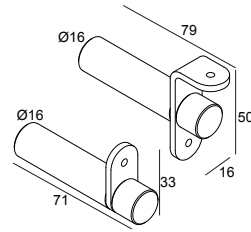

MIKALINE - SPACER 90° 2 SET B

30610 0180 B

AVAILABLE IN
BLACK 30610 0180 B

 [View on website](#)

General info

LOCATION	indoor
WEIGHT (KG)	0.1
INFORMATION	SET OF 2 PCS

For detailed installation instructions, please consult the manual: [30610_0180_HAND.pdf](#)

WHERE USED

30611 9200	MIKALINE L148 927
30611 9300	MIKALINE L148 930
30612 9200	MIKALINE L198 927
30612 9300	MIKALINE L198 930
30613 9200	MIKALINE L298 927
30613 9300	MIKALINE L298 930
30614 9220	MIKALINE-OH! L148 92734 MDL
30614 9320	MIKALINE-OH! L148 93034 MDL
30615 9220	MIKALINE-OH! L198 92734 MDL
30615 9320	MIKALINE-OH! L198 93034 MDL
30616 9220	MIKALINE-OH! L298 92734 MDL
30616 9320	MIKALINE-OH! L298 93034 MDL