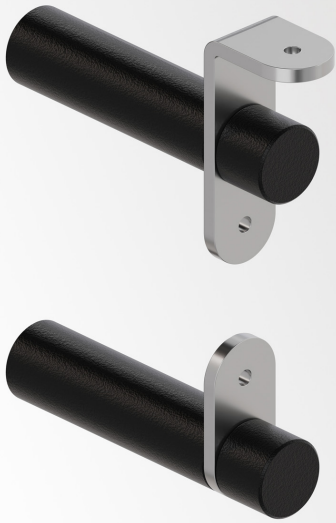

MIKALINE - SPACER 90° 2 SET B

30610 0180 B

AVAILABLE IN
BLACK 30610 0180 B

 [View on website](#)

General info

LOCATION	indoor
WEIGHT (KG)	0.1
INFORMATION	SET OF 2 PCS

For detailed installation instructions, please consult the manual: [30610_0180_HAND.pdf](#)

WHERE USED

30611 9200	MIKALINE L148 927
30611 9300	MIKALINE L148 930
30612 9200	MIKALINE L198 927
30612 9300	MIKALINE L198 930
30613 9200	MIKALINE L298 927
30613 9300	MIKALINE L298 930
30614 9220	MIKALINE-OH! L148 92734 MDL
30614 9320	MIKALINE-OH! L148 93034 MDL
30615 9220	MIKALINE-OH! L198 92734 MDL
30615 9320	MIKALINE-OH! L198 93034 MDL
30616 9220	MIKALINE-OH! L298 92734 MDL
30616 9320	MIKALINE-OH! L298 93034 MDL