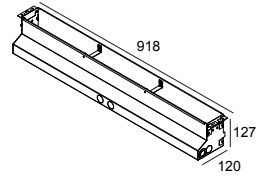

LOGIC LINEAR 880 BOX

30810 0030

 [View on website](#)

General info

LOCATION	outdoor
CUTOUT SHAPE/SIZE (MM)	rectangle - 920 x 150
RECESSED DEPTH (MM)	140
WEIGHT (KG)	3.2
INFORMATION	INCL.2 x END CAPS

For detailed installation instructions, please consult the manual: [30810_0030_HAND.pdf](#)