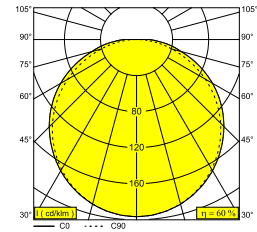

SUPERLOOP VR 90 SBL 927 FBR

321 409 92 FBR

AVAILABLE IN
BLACK 321 409 92 B
FLEMISH BRONZE 321 409 92 FBR
FLEMISH GOLD 321 409 92 FG
WHITE 321 409 92 W

 [View on website](#)

General info	
LOCATION	indoor
INSTALLATION	Ceiling Suspended
INGRESS PROTECTION	IP20
WEIGHT (KG)	3.4
ADJUSTABILITY	non adjustable
INFORMATION	INCL.PC SBL EXCL.LED POWER SUPPLY 700-900mA-DC INCL.1 x SUSPENSION TUBE 0.5m

Electrical info	
CLASS	III
DIM TYPE	depending on power supply
ENERGY CLASS	E
CERTIFICATES	CB, EAC, ENEC, LCA

Lightsource info	
LIGHTSOURCE NAME	LED
LIGHTSOURCE	LED cluster 28,2-39W / CRI>90 (R9: 59) / 2700K / 3888-5160lm
SDCM	SDCM3
LM80	L70 > 30000
LED TECHNICS (LIGHT SOURCE)	5160lm // 39W // 132lm/W
LED TECHNICS (LUMINAIRE)	3101lm // 45W // 69lm/W