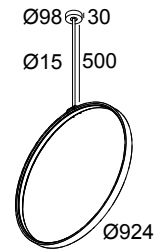

SUPERLOOP VR 90 SBL 927 FBR

321 409 92 FBR

AVAILABLE IN
BLACK 321 409 92 B
FLEMISH BRONZE 321 409 92 FBR
FLEMISH GOLD 321 409 92 FG
WHITE 321 409 92 W

 [View on website](#)

General info	
LOCATION	indoor
INSTALLATION	Ceiling Suspended
INGRESS PROTECTION	IP20
WEIGHT (KG)	3.4
ADJUSTABILITY	non adjustable
INFORMATION	INCL.PC SBL EXCL.LED POWER SUPPLY 700-900mA-DC INCL.1 x SUSPENSION TUBE 0.5m

Electrical info	
CLASS	III
DIM TYPE	depending on power supply
ENERGY CLASS	E
CERTIFICATES	CB, EAC, ENEC, LCA

Lightsource info	
LIGHTSOURCE NAME	LED
LIGHTSOURCE	LED cluster 28,2-39W / CRI>90 (R9: 59) / 2700K / 3888-5160lm
SDCM	SDCM3
LM80	L70 > 30000
LED TECHNICS (LIGHT SOURCE)	5160lm // 39W // 132lm/W
LED TECHNICS (LUMINAIRE)	3101lm // 45W // 69lm/W