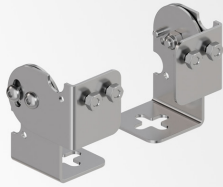

FLOOR BRACKET SET INOX

30810 0070 INOX

AVAILABLE IN
INOX 30810 0070 INOX

 [View on website](#)

General info

LOCATION	outdoor
WEIGHT (KG)	0.15
INFORMATION	-5° > 25° adjustable

Options

PIN 11