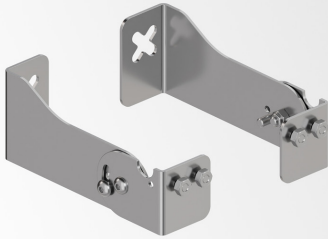

WALL BRACKET SET 100 INOX

30810 0050 INOX

AVAILABLE IN
INOX 30810 0050 INOX

 [View on website](#)

General info

LOCATION	outdoor
WEIGHT (KG)	0.2
INFORMATION	-25° > 25° adjustable

For detailed installation instructions, please consult the manual: [30810_0050_HAND.pdf](#)