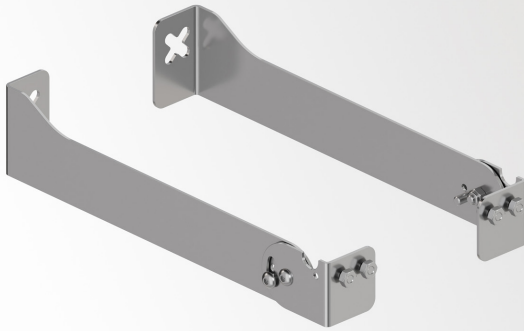

WALL BRACKET SET 200 INOX

30810 0060 INOX

AVAILABLE IN
INOX 30810 0060 INOX

 [View on website](#)

General info

LOCATION	outdoor
WEIGHT (KG)	0.3
INFORMATION	-25° > 25° adjustable

For detailed installation instructions, please consult the manual: [30810_0060_HAND.pdf](#)