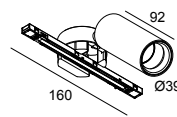

 [View on website](#)

General info

LOCATION	indoor
INGRESS PROTECTION	IP20
WEIGHT (KG)	0.4
ADJUSTABILITY	0° to 85° swiveling, 355° rotatable
INFORMATION	ADJUSTABLE BEAM 15°-45° for OMNILINER TRACK mounting