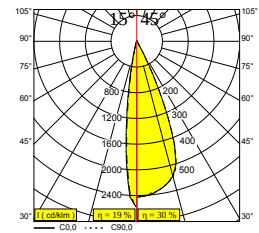

 [View on website](#)

General info

LOCATION	indoor
INGRESS PROTECTION	IP20
WEIGHT (KG)	0.4
ADJUSTABILITY	0° to 85° swiveling, 355° rotatable
INFORMATION	ADJUSTABLE BEAM 15°-45° for OMNILINER TRACK mounting