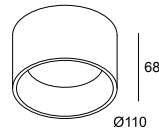

DIRO SBL S ON 930 W

251 77 93 W

AVAILABLE IN
BLACK 251 77 93 B
WHITE 251 77 93 W

 [View on website](#)

General info

LOCATION	indoor
INSTALLATION	Ceiling Surface mounted
INGRESS PROTECTION	IP20
WEIGHT (KG)	0.6
ADJUSTABILITY	non adjustable
INFORMATION	INCL.LED POWER SUPPLY 350mA-DC INCL.PC SBL