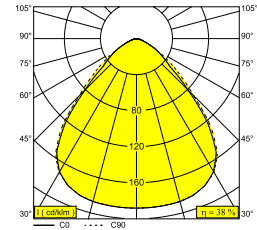

DIRO SBL S ON 930 W

251 77 93 W

AVAILABLE IN
BLACK 251 77 93 B
WHITE 251 77 93 W

 [View on website](#)

General info

LOCATION	indoor
INSTALLATION	Ceiling Surface mounted
INGRESS PROTECTION	IP20
WEIGHT (KG)	0.6
ADJUSTABILITY	non adjustable
INFORMATION	INCL.LED POWER SUPPLY 350mA-DC INCL.PC SBL