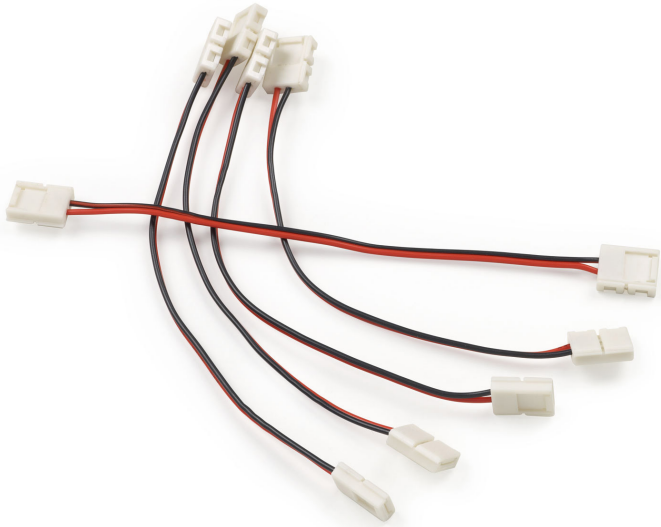

LED FLEX IN CONNECTION SET

21045 0030

Image may differ from the actual product

 [View on website](#)

General info

LOCATION	indoor
WEIGHT (KG)	0.1
INFORMATION	SET OF 10 PCS 2 x 0.35mm ² / 150 mm

WHERE USED

21035 0040	LED FLEX IN HE 927 5m
21035 0050	LED FLEX IN HE 930 5m
21035 0060	LED FLEX IN HE 940 5m
21035 0070	LED FLEX IN HE MP 927 5m
21035 0080	LED FLEX IN HE MP 930 5m
21035 0090	LED FLEX IN HE MP 940 5m
21035 0100	LED FLEX IN HE MP 927 3m
21035 0110	LED FLEX IN HE MP 930 3m
21035 0120	LED FLEX IN HE MP 940 3m
21035 0130	LED FLEX IN HE FP 927 5m
21035 0140	LED FLEX IN HE FP 930 5m
21035 0150	LED FLEX IN HE FP 940 5m
21035 0160	LED FLEX IN HE FP 927 3m
21035 0170	LED FLEX IN HE FP 930 3m
21035 0180	LED FLEX IN HE FP 940 3m
21035 0190	LED FLEX IN HE FP 927 20m
21035 0200	LED FLEX IN HE FP 930 20m
21035 0210	LED FLEX IN HE FP 940 20m
21035 0220	LED FLEX IN HE HP 927 5m
21035 0230	LED FLEX IN HE HP 930 5m
21035 0240	LED FLEX IN HE HP 940 5m
21037 0010	LED FLEX IN HR MP 927 5m
21037 0020	LED FLEX IN HR MP 930 5m
21037 0030	LED FLEX IN HR MP 940 5m
21037 0040	LED FLEX IN HR FP 927 5m
21037 0050	LED FLEX IN HR FP 930 5m
21037 0060	LED FLEX IN HR FP 940 5m
21039 0010	LED FLEX IN CL 927 5m
21039 0020	LED FLEX IN CL 930 5m
21039 0030	LED FLEX IN CL 940 5m
21039 0070	LED FLEX IN SOFT 5m

LED FLEX IN CONNECTION SET

21045 0030

Notes: